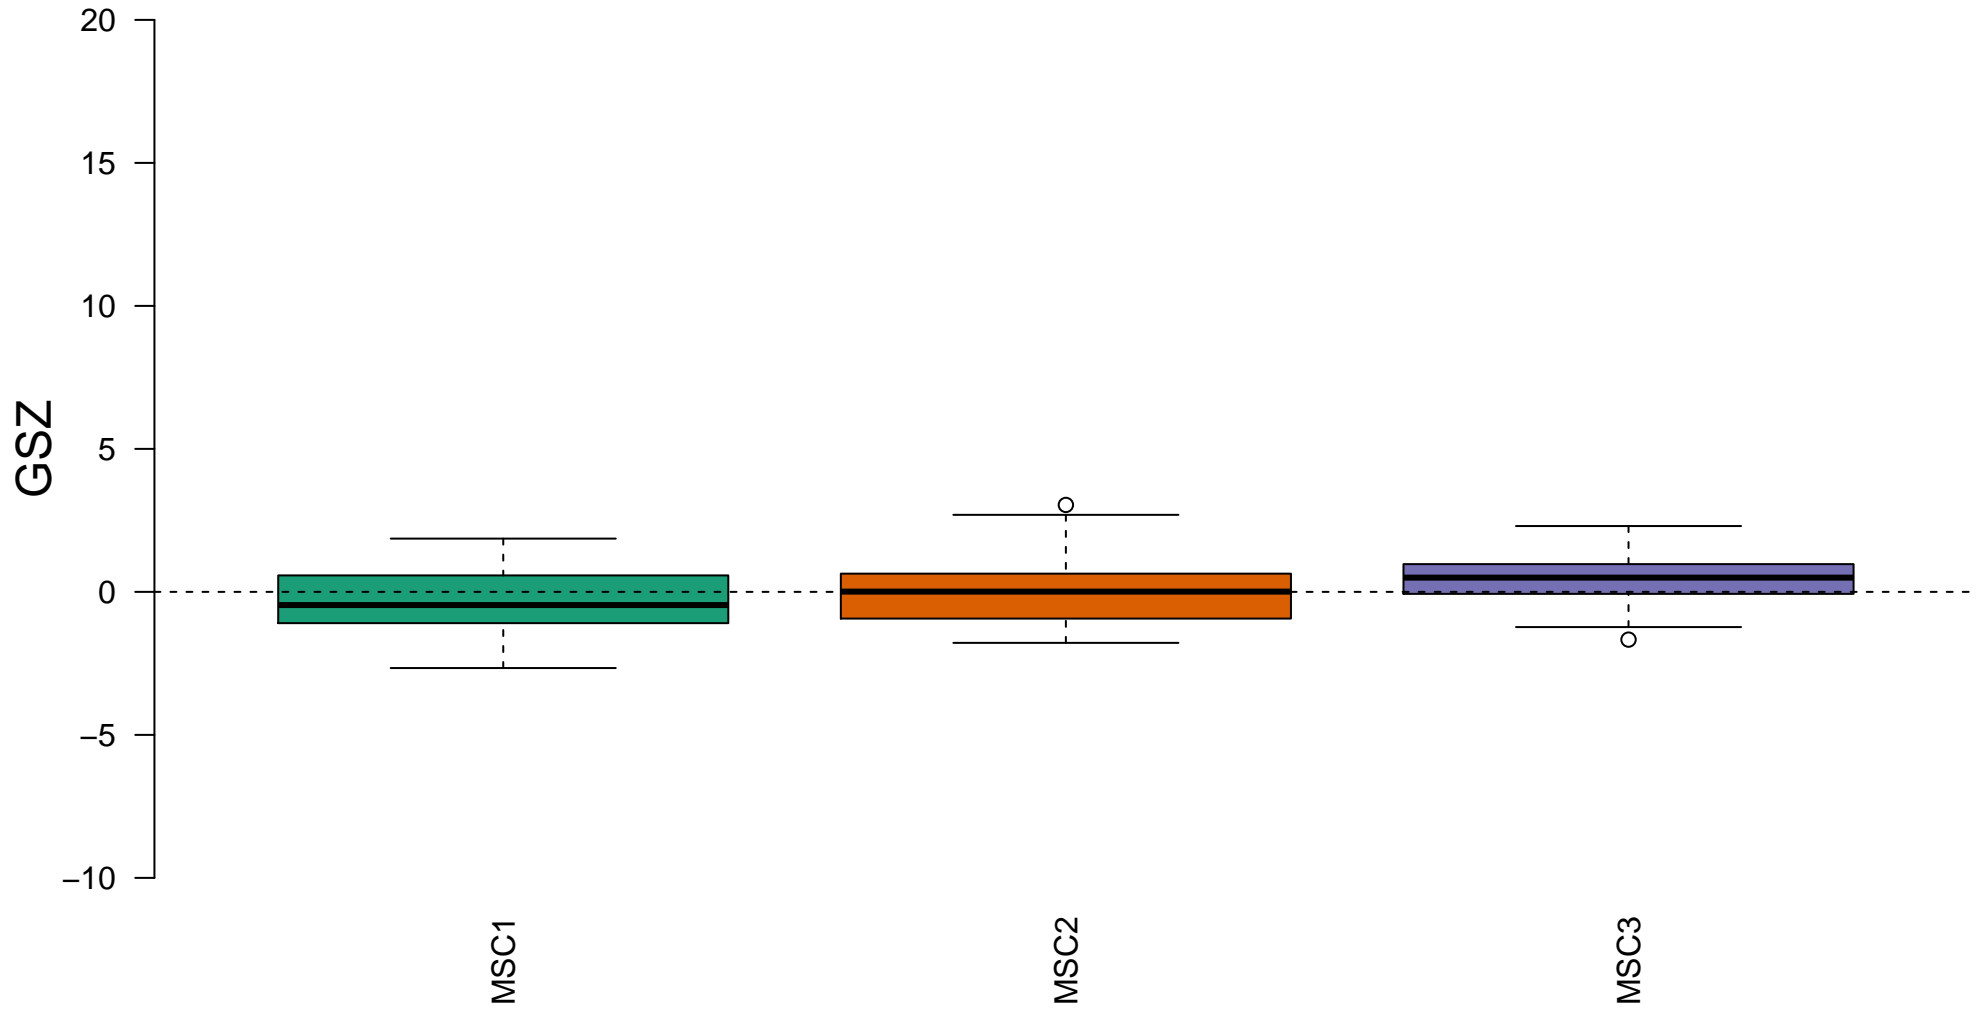

MCCLUNG_COCAIN_REWARD_4WK

- on
- -
- off

MCCLUNG_COCAIN_REWARD_4WK

Enrichment in overexpression spots

Enrichment in kMeans clusters